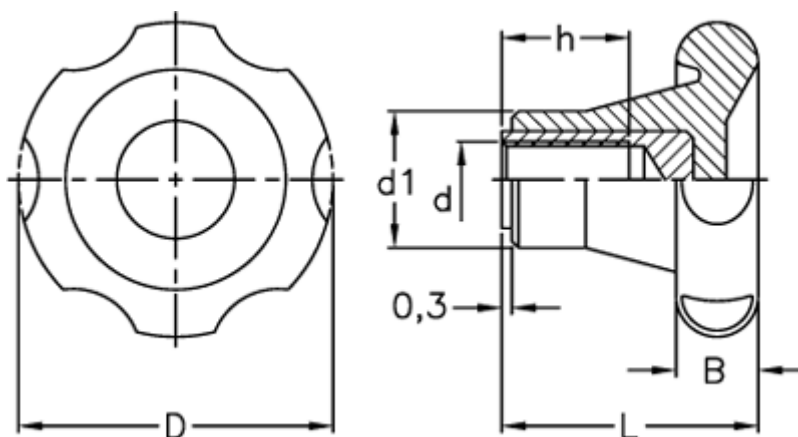

Data Sheet

Article number: 2302075251

Description: E+G Lobe knob
VL.155/70 B-M12

Measures

B	= 18
D	= 69
d1	= 27
d 6H	= M12
h	= 20
L	= 42